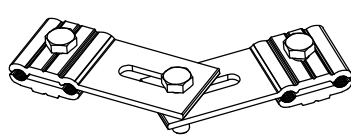

Side View

Clamp

Clamp (Corner)

L-bolt

No	Item	Spec	 厦门尹木新能源科技有限公司 XIAMEN YINMOKU ECO TECHNOLOGY CO., LTD			
1	Column	Ø48	Fence (One Drive)		Product No	YM-FSP-1500
2	Panel	3.5mm				
3	Clamp	28X28				
4	L-bolt	M6				
			Material	Q235		
View			Finish		Unit	mm
			Page	1/1	Ratio	1:1