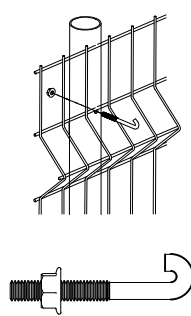

Side View

Clamp

Clamp (Corner)

L-bolt

No	Item	Spec	 厦门尹木新能源科技有限公司 XIAMEN YINMOKU ECO TECHNOLOGY CO., LTD			
1	Column	Ø48	Fence (One Drive)		Product No	YM-FSP-1500
2	Panel	3.5mm				
3	Clamp	28X28				
4	L-bolt	M6				
			Material	Q235		
View			Finish		Unit	mm
			Page	1/1	Ratio	1:1