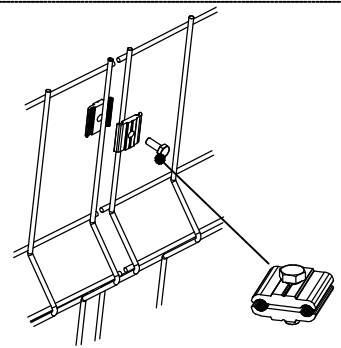

Side View

Clamp

Clamp (Corner)

L-bolt

No	Item	Spec	 厦门尹木新能源科技有限公司 XIAMEN YINMOKU ECO TECHNOLOGY CO., LTD			
1	Column	Ø48	Fence (One Drive)		Product No	YM-FSP-1500
2	Panel	3.5mm				
3	Clamp	28X28				
4	L-bolt	M6				
			Material	Q235		
View			Finish		Unit	mm
			Page	1/1	Ratio	1:1